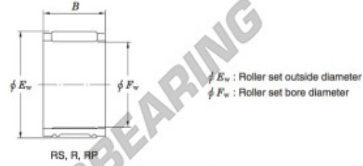

Needle roller bearing RF172008A-2-JTEKT - RF172008A-2-JTEKT

<https://www.123bearing.ca/bearing-housing/needle-roller-bearing/needle/rf172008a-2-jtekt>

Needle roller and cage assemblies Koyo

Boundary dimensions (mm)			Basic load ratings (kN)		Limiting speeds (min ⁻¹)	Bearing No.	Special series (Cage)	[Outer] Mass (g)
F_w	E_w	B	C_r	C_0	Oil lub.			
17	20	8	3.8	47	27 000	RF172008A-2	With single split polyamide	1.7

PRODUCT FEATURES

Brand	JTEKT
N° Ean13	3663952466187
Inside diameter	17 mm
Outside diameter	20 mm
Thickness	8 mm
Weight	1.7 g
Packaging	1

contact@123bearing.ca

+1(646) 712 9672

CRT4 de Lesquin 60 Rue Du Haut De Sainghin 59273 Fretin FRANCE