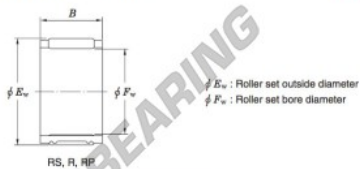

Needle roller bearing 17R2220-JTEKT - 17R2220-JTEKT

<https://www.123bearing.ca/bearing-housing/needle-roller-bearing/needle/17r2220-jtekt>

Needle roller and cage assemblies Koyo

Boundary dimensions (mm.)			Basic load ratings (kN)		Limiting speeds (min ⁻¹)	Bearing No.	Special series (Cage)	Outer Mass (g)
F_w	E_w	B	C_r	C_0	Oil lub.			
17	22	20	15.2	20.2	26 000	17R2220	—	17

PRODUCT FEATURES

Brand	JTEKT
N° Ean13	3663952466231
Inside diameter	17 mm
Outside diameter	22 mm
Thickness	20 mm
Weight	17 g
Packaging	1

contact@123bearing.ca

+1(646) 712 9672

CRT4 de Lesquin 60 Rue Du Haut De Sainghin 59273 Fretin FRANCE