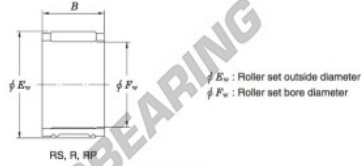

Needle roller bearing RS182417-JTEKT - RS182417-JTEKT

<https://www.123bearing.ca/bearing-housing/needle-roller-bearing/needle/rs182417-jtekt>

Needle roller and cage assemblies Koyo

| Boundary dimensions (mm) | | | Basic load ratings (kN) | | | Limiting speeds (min ⁻¹) | Bearing No. | Special series (Cage) | [Outer] Mass (g) |
|--------------------------|-------|----|-------------------------|----------|----------|--------------------------------------|---------------------------------------|-----------------------|------------------|
| F_w | E_w | B | C_r | C_{10} | Oil lub. | | | | |
| 18 | 24 | 17 | 15.1 | 17.9 | 24 000 | RS182417 | Width tolerance special ¹⁾ | 19 | |

PRODUCT FEATURES

| | |
|------------------|---------------|
| Brand | JTEKT |
| N° Ean13 | 4549250045776 |
| Inside diameter | 18 mm |
| Outside diameter | 24 mm |
| Thickness | 17 mm |
| Weight | 19 g |
| Packaging | 1 |