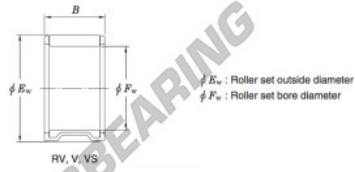

Needle roller bearing 20VS2612-JTEKT - 20VS2612-JTEKT

<https://www.123bearing.ca/bearing-housing/needle-roller-bearing/needle/20vs2612-jtekt>

Needle roller and cage assemblies Koyo

Boundary dimensions (mm)			Basic load ratings (kN)		Limiting speeds (min ⁻¹)	Bearing No.	Special series (Cage)	[Refer.] Mass (g)
F_w	E_w	B	C_r	C_0	Oil lub.			
20	26	11.6	10.7	119	22 000	20VS2612	Width tolerance special ¹⁾	12

PRODUCT FEATURES

Brand	JTEKT
N° Ean13	3663952466361
Inside diameter	20 mm
Outside diameter	26 mm
Thickness	11.6 mm
Weight	12 g
Packaging	1

contact@123bearing.ca

+1(646) 712 9672

CRT4 de Lesquin 60 Rue Du Haut De Sainghin 59273 Fretin FRANCE