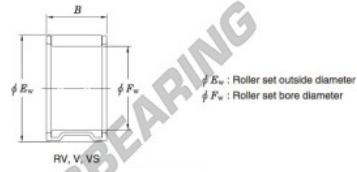

Needle roller bearing 20V2715-JTEKT - 20V2715-JTEKT

<https://www.123bearing.ca/bearing-housing/needle-roller-bearing/needle/20v2715-jtekt>

Needle roller and cage assemblies Koyo

Boundary dimensions (mm)			Basic load ratings (kN)		Limiting speeds (min ⁻¹)	Bearing No.	Special series (Cage)	[Outer] Mass (g)
F_w	E_w	B	C_r	C_{10}	Oil lub.			
20	27	15	16.2	183	21 000	20V2715	—	19

PRODUCT FEATURES

Brand	JTEKT
N° Ean13	3663952466439
Inside diameter	20 mm
Outside diameter	27 mm
Thickness	15 mm
Weight	19 g
Packaging	1

contact@123bearing.ca

+1(646) 712 9672

CRT4 de Lesquin 60 Rue Du Haut De Sainghin 59273 Fretin FRANCE