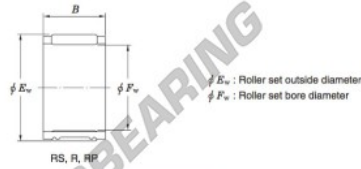

## Needle roller cage RP202820-JTEKT - RP202820-JTEKT

<https://www.123bearing.ca/bearing-housing/needle-roller-bearing/cage/rp202820-jtekt>

Needle roller and cage assemblies Koyo

Boundary dimensions (mm)			Basic load ratings (kN)			Limiting speeds (min <sup>-1</sup> )	Bearing No.	Special series (Cage)	[Outer] Mass (g)
$F_w$	$E_w$	$B$	$C_r$	$C_0$	Oil lub.				
20	28	20	24.1	282	21 000	RP202820	—	28	

### PRODUCT FEATURES

Brand	JTEKT
N° Ean13	3663952466453
Inside diameter	20 mm
Outside diameter	28 mm
Thickness	20 mm
Weight	28 g
Packaging	1
Standard	No standard

[contact@123bearing.ca](mailto:contact@123bearing.ca)