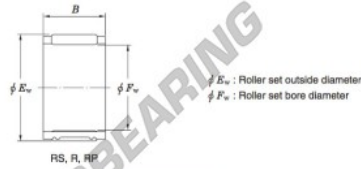

Needle roller bearing RS222720-JTEKT - RS222720-JTEKT

<https://www.123bearing.ca/bearing-housing/needle-roller-bearing/needle/rs222720-jtekt>

Needle roller and cage assemblies Koyo

Boundary dimensions (mm)			Basic load ratings (kN)			Limiting speeds (min ⁻¹)	Bearing No.	Special series (Cage)	[Outer] Mass (g)
F_w	E_w	B	C_r	C_0	Oil lub.				
22	27	20	17.0	25.2	20 000	RS222720	—	21	

PRODUCT FEATURES

Brand	JTEKT
N° Ean13	3663952466521
Inside diameter	22 mm
Outside diameter	27 mm
Thickness	20 mm
Weight	21 g
Packaging	1

contact@123bearing.ca

+1(646) 712 9672

CRT4 de Lesquin 60 Rue Du Haut De Sainghin 59273 Fretin FRANCE