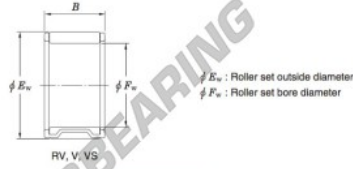

Needle roller bearing RV223020-1-JTEKT - RV223020-1-JTEKT

<https://www.123bearing.ca/bearing-housing/needle-roller-bearing/needle/rv223020-1-jtekt>

Needle roller and cage assemblies Koyo

Boundary dimensions (mm)			Basic load ratings (kN)		Limiting speeds (min ⁻¹)	Bearing No.	Special series (Cage)	[Outer] Mass (g)
F_w	E_w	B	C_r	C_{10}	Oil lub.			
22	30	20	24.1	28.8	19 000	RV223020-1	—	31

PRODUCT FEATURES

Brand	JTEKT
N° Ean13	4549250279805
Inside diameter	22 mm
Outside diameter	30 mm
Thickness	20 mm
Weight	31 g
Packaging	1

contact@123bearing.ca

+1(646) 712 9672

CRT4 de Lesquin 60 Rue Du Haut De Sainghin 59273 Fretin FRANCE