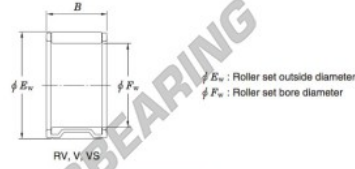

Needle roller bearing RV223216-JTEKT - RV223216-JTEKT

<https://www.123bearing.ca/bearing-housing/needle-roller-bearing/needle/rv223216-jtekt>

Needle roller and cage assemblies Koyo

Boundary dimensions (mm)			Basic load ratings (kN)		Limiting speeds (min ⁻¹)	Bearing No.	Special series (Cage)	[Outer] Mass (g)
F_w	E_w	B	C_r	C_0	Oil lub.			
22	32	16	21.1	21.3	19 000	RV223216	—	35

PRODUCT FEATURES

Brand	JTEKT
N° Ean13	3663952466637
Inside diameter	22 mm
Outside diameter	32 mm
Thickness	16 mm
Weight	35 g
Packaging	1

contact@123bearing.ca

+1(646) 712 9672

CRT4 de Lesquin 60 Rue Du Haut De Sainghin 59273 Fretin FRANCE