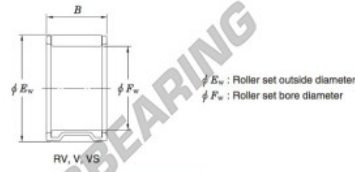

Needle roller bearing RV253320-JTEKT - RV253320-JTEKT

<https://www.123bearing.ca/bearing-housing/needle-roller-bearing/needle/rv253320-jtekt>

Needle roller and cage assemblies Koyo

Boundary dimensions (mm)			Basic load ratings (kN)		Limiting speeds (min ⁻¹)	Bearing No.	Special series (Cage)	[Outer] Mass (g)
F_w	E_w	B	C_r	C_{10}	Oil lub.			
25	33	20	24.1	29.8	17 000	RV253320	—	35

PRODUCT FEATURES

Brand	JTEKT
N° Ean13	3663952466873
Inside diameter	25 mm
Outside diameter	33 mm
Thickness	20 mm
Weight	35 g
Packaging	1

contact@123bearing.ca

+1(646) 712 9672

CRT4 de Lesquin 60 Rue Du Haut De Sainghin 59273 Fretin FRANCE