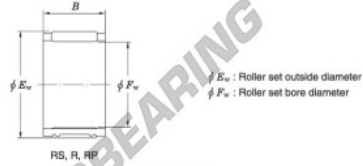

## Needle roller bearing RS263020-JTEKT - RS263020-JTEKT

<https://www.123bearing.ca/bearing-housing/needle-roller-bearing/needle/rs263020-jtekt>

Needle roller and cage assemblies Koyo

Boundary dimensions (mm)			Basic load ratings (kN)		Limiting speeds (min <sup>-1</sup> )	Bearing No.	Special series (Cage)	[Outer] Mass (g)
$F_w$	$E_w$	$B$	$C_r$	$C_0$	Oil lub.			
26	30	20	16.9	30.5	18 000	RS263020	—	20

### PRODUCT FEATURES

Brand	JTEKT
N° Ean13	3663952466958
Inside diameter	26 mm
Outside diameter	30 mm
Thickness	20 mm
Weight	20 g
Packaging	1

[contact@123bearing.ca](mailto:contact@123bearing.ca)

+1(646) 712 9672