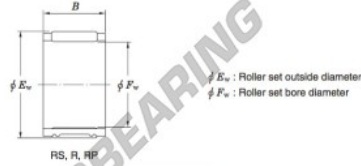

## Needle roller bearing RS263022A-JTEKT - RS263022A-JTEKT

<https://www.123bearing.ca/bearing-housing/needle-roller-bearing/needle/rs263022a-jtekt>

Needle roller and cage assemblies Koyo

Boundary dimensions (mm.)			Basic load ratings (kN)		Limiting speeds (min <sup>-1</sup> )	Bearing No.	Special series (Cage)	[Outer] Mass (g)
$F_w$	$E_w$	$B$	$C_r$	$C_0$	Oil lub.			
26	30	21.9	16.9	30.4	18 000	RS263022A	—	22

### PRODUCT FEATURES

Brand	JTEKT
N° Ean13	3663952466965
Inside diameter	26 mm
Outside diameter	30 mm
Thickness	21.9 mm
Weight	22 g
Packaging	1

[contact@123bearing.ca](mailto:contact@123bearing.ca)

+1(646) 712 9672