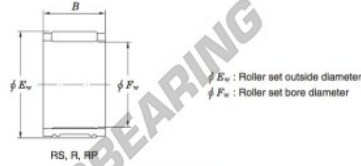

Needle roller bearing RF284251A-JTEKT - RF284251A-JTEKT

<https://www.123bearing.ca/bearing-housing/needle-roller-bearing/needle/rf284251a-jtekt>

Needle roller and cage assemblies Koyo

Boundary dimensions (mm)			Basic load ratings (kN)		Limiting speeds (min ⁻¹)	Bearing No.	Special series (Cage)	[Outer] Mass (g)
F_w	E_w	B	C_r	C_0	Oil lub.			
28	42	50.5	88.9	116.5	14 000	RF284251A	Polyamide	182

PRODUCT FEATURES

Brand	JTEKT
N° Ean13	3663952467122
Inside diameter	28 mm
Outside diameter	42 mm
Thickness	50.5 mm
Weight	182 g
Packaging	1

contact@123bearing.ca

+1(646) 712 9672

CRT4 de Lesquin 60 Rue Du Haut De Sainghin 59273 Fretin FRANCE