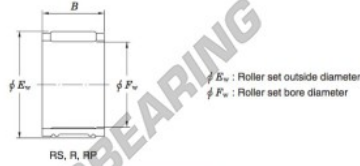

Needle roller bearing R32-17-1-JTEKT - R32-17-1-JTEKT

<https://www.123bearing.ca/bearing-housing/needle-roller-bearing/needle/r32-17-1-jtekt>

Needle roller and cage assemblies Koyo

Boundary dimensions (mm)			Basic load ratings (kN)		Limiting speeds (min ⁻¹)	Bearing No.	Special series (Cage)	[Outer] Mass (g)
F_w	E_w	B	C_r	C_0	Oil lub.			
32	37	17	19.0	32.6	14 000	R32/17-1	—	26

PRODUCT FEATURES

Brand	JTEKT
N° Ean13	3663952467412
Inside diameter	32 mm
Outside diameter	37 mm
Thickness	17 mm
Weight	26 g
Packaging	1

contact@123bearing.ca

+1(646) 712 9672

CRT4 de Lesquin 60 Rue Du Haut De Sainghin 59273 Fretin FRANCE