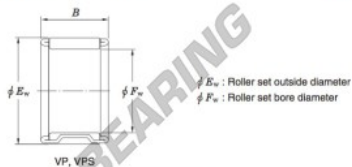

Needle roller cage 32VP3820A-JTEKT - 32VP3820A-JTEKT

<https://www.123bearing.ca/bearing-housing/needle-roller-bearing/cage/32vp3820a-jtekt>

Needle roller and cage assemblies Koyo

Boundary dimensions (mm)			Basic load ratings (kN)		Limiting speeds (min ⁻¹)	Bearing No.	Special series (Cage)	[Outer] Mass (g)
F_w	E_w	B	C_r	C_0	Oil lub.			
32	38	20	24.9	40.5	14 000	32VP3820A	Welded	27

PRODUCT FEATURES

Brand	JTEKT
N° Ean13	3663952467467
Inside diameter	32 mm
Outside diameter	38 mm
Thickness	20 mm
Weight	27 g
Packaging	1
Standard	No standard

contact@123bearing.ca

+1(646) 712 9672

CRT4 de Lesquin 60 Rue Du Haut De Sainghin 59273 Fretin FRANCE