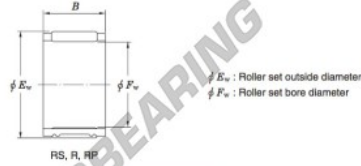

Needle roller bearing RSU333722F-JTEKT - RSU333722F-JTEKT

<https://www.123bearing.ca/bearing-housing/needle-roller-bearing/needle/rsu333722f-jtekt>

Needle roller and cage assemblies Koyo

Boundary dimensions (mm.)			Basic load ratings (kN)			Limiting speeds (min ⁻¹)	Bearing No.	Special series (Cage)	[Outer] Mass (g)
F_w	E_w	B	C_r	C_0	Oil lub.				
33	37	22	18.5	37.2	14 000	RSU333722F	Double split	27	

PRODUCT FEATURES

Brand	JTEKT
N° Ean13	3663952467559
Inside diameter	33 mm
Outside diameter	37 mm
Thickness	22 mm
Weight	27 g
Packaging	1

contact@123bearing.ca

+1(646) 712 9672

CRT4 de Lesquin 60 Rue Du Haut De Sainghin 59273 Fretin FRANCE