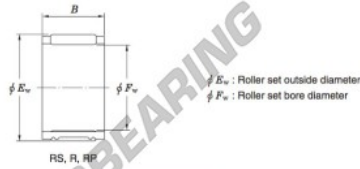

Needle roller bearing R40-32A-JTEKT - R40-32A-JTEKT

<https://www.123bearing.ca/bearing-housing/needle-roller-bearing/needle/r40-32a-jtekt>

Needle roller and cage assemblies Koyo

Boundary dimensions (mm)			Basic load ratings (kN)			Limiting speeds (min ⁻¹)	Bearing No.	Special series (Cage)	[Outer] Mass (g)
F_w	E_w	B	C_r	C_0	Oil lub.				
40	45	32	14.3	23.3	12 000	R40/32A	—	53	

PRODUCT FEATURES

Brand	JTEKT
N° Ean13	3663952468174
Inside diameter	40 mm
Outside diameter	45 mm
Thickness	32 mm
Weight	53 g
Packaging	1

contact@123bearing.ca

+1(646) 712 9672

CRT4 de Lesquin 60 Rue Du Haut De Sainghin 59273 Fretin FRANCE