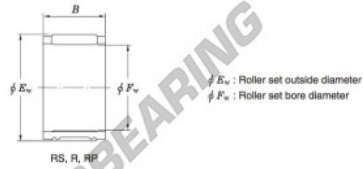

Needle roller bearing RS434830-JTEKT - RS434830-JTEKT

<https://www.123bearing.ca/bearing-housing/needle-roller-bearing/needle/rs434830-jtekt>

Needle roller and cage assemblies Koyo

| Boundary dimensions (mm) | | | Basic load ratings (kN) | | | Limiting speeds (min ⁻¹) | Bearing No. | Special series (Cage) | [Outer] Mass (g) |
|--------------------------|-------|-----|-------------------------|-------|----------|--------------------------------------|-------------|-----------------------|------------------|
| F_w | E_w | B | C_r | C_0 | Oil lub. | | | | |
| 43 | 48 | 30 | 34.1 | 76.5 | 11 000 | RS434830 | Welded | 58 | |

PRODUCT FEATURES

| | |
|------------------|---------------|
| Brand | JTEKT |
| N° Ean13 | 4549250045813 |
| Inside diameter | 43 mm |
| Outside diameter | 48 mm |
| Thickness | 30 mm |
| Weight | 58 g |
| Packaging | 1 |