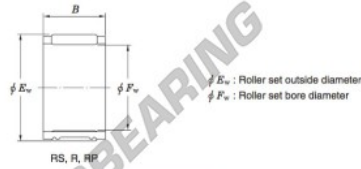

Needle roller bearing RS485428-JTEKT - RS485428-JTEKT

<https://www.123bearing.ca/bearing-housing/needle-roller-bearing/needle/rs485428-jtekt>

Needle roller and cage assemblies Koyo

Boundary dimensions (mm.)			Basic load ratings (kN)		Limiting speeds (min ⁻¹)	Bearing No.	Special series (Cage)	[Outer] Mass (g)
F_w	E_w	B	C_r	C_0	Oil lub.			
48	54	28	37.8	79.3	9 800	RS485428	Welded	72

PRODUCT FEATURES

Brand	JTEKT
N° Ean13	3663952468709
Inside diameter	48 mm
Outside diameter	54 mm
Thickness	28 mm
Weight	72 g
Packaging	1

contact@123bearing.ca

+1(646) 712 9672

CRT4 de Lesquin 60 Rue Du Haut De Sainghin 59273 Fretin FRANCE