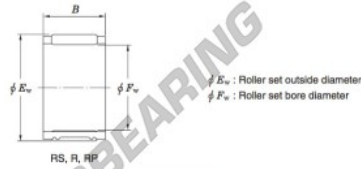

Needle roller bearing R55-20-JTEKT - R55-20-JTEKT

<https://www.123bearing.ca/bearing-housing/needle-roller-bearing/needle/r55-20-jtekt>

Needle roller and cage assemblies Koyo

Boundary dimensions (mm.)			Basic load ratings (kN)			Limiting speeds (min ⁻¹)	Bearing No.	Special series (Cage)	[Outer] Mass (g)
F_w	E_w	B	C_r	C_0	Oil lub.				
55	60	20	26.7	60.6	8 700	R55/20	—	52	

PRODUCT FEATURES

Brand	JTEKT
N° Ean13	3663952468976
Inside diameter	55 mm
Outside diameter	60 mm
Thickness	20 mm
Weight	52 g
Packaging	1

contact@123bearing.ca

+1(646) 712 9672

CRT4 de Lesquin 60 Rue Du Haut De Sainghin 59273 Fretin FRANCE