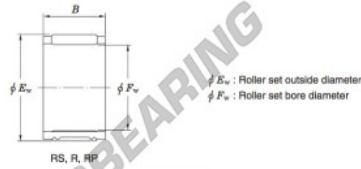

Needle roller cage RP586538A-JTEKT - RP586538A-JTEKT

<https://www.123bearing.ca/bearing-housing/needle-roller-bearing/cage/rp586538a-jtekt>

Needle roller and cage assemblies Koyo

Boundary dimensions (mm.)			Basic load ratings (kN)			Limiting speeds (min ⁻¹)	Bearing No.	Special series (Cage)	[Refer.] Mass (g)
F _w	E _w	B	C _r	C ₀	Oil lub.				
58	65	37.5	57.7	131		8 100	RP586538A	Welded, Width tolerance special ¹⁾	108

PRODUCT FEATURES

Brand	JTEKT
N° Ean13	4549250045769
Inside diameter	58 mm
Outside diameter	65 mm
Thickness	37.5 mm
Weight	108 g
Packaging	1
Standard	No standard

contact@123bearing.ca

+1(646) 712 9672

CRT4 de Lesquin 60 Rue Du Haut De Sainghin 59273 Fretin FRANCE