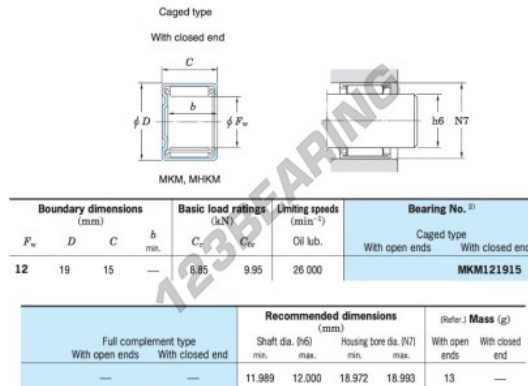

Needle roller bearing MKM121915-JTEKT - MKM121915-JTEKT

<https://www.123bearing.ca/bearing-housing/needle-roller-bearing/needle/mkm121915-jtekt>

Drawn cup needle roller bearings Koyo

PRODUCT FEATURES

Brand	JTEKT
N° Ean13	3663952469775
Inside diameter	12 mm
Outside diameter	19 mm
Thickness	15 mm
Weight	15 g
Packaging	1