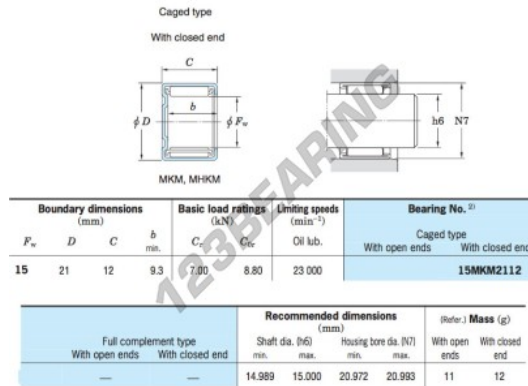

Needle roller bearing 15MKM2112-JTEKT - 15MKM2112-JTEKT

<https://www.123bearing.ca/bearing-housing/needle-roller-bearing/needle/15mkm2112-jtekt>

Drawn cup needle roller bearings Koyo

PRODUCT FEATURES

Brand	JTEKT
N° Ean13	3663952470122
Inside diameter	15 mm
Outside diameter	21 mm
Thickness	12 mm
Weight	12 g
Packaging	1