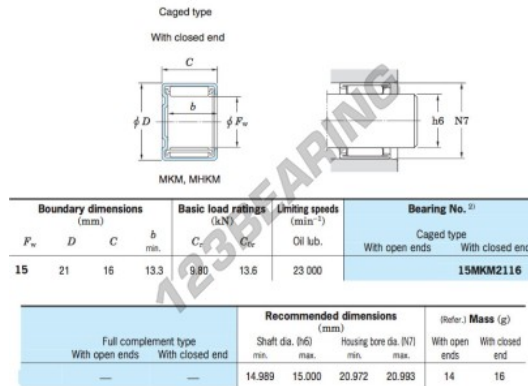

Needle roller bearing 15MKM2116-JTEKT - 15MKM2116-JTEKT

<https://www.123bearing.ca/bearing-housing/needle-roller-bearing/needle/15mkm2116-jtekt>

Drawn cup needle roller bearings Koyo

PRODUCT FEATURES

Brand	JTEKT
N° Ean13	3663952470160
Inside diameter	15 mm
Outside diameter	21 mm
Thickness	16 mm
Weight	16 g
Packaging	1