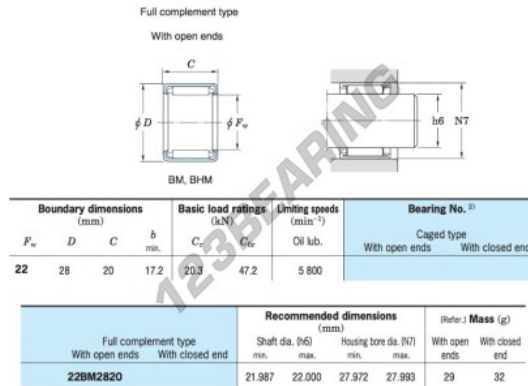

Needle roller bearing 22BM2820-JTEKT - 22BM2820-JTEKT

<https://www.123bearing.ca/bearing-housing/needle-roller-bearing/needle/22bm2820-jtekt>

Drawn cup needle roller bearings **Koyo**

PRODUCT FEATURES

| | |
|------------------|---------------|
| Brand | JTEKT |
| N° Ean13 | 4549250092862 |
| Inside diameter | 22 mm |
| Inside diameter | 0.866" inch |
| Outside diameter | 28 mm |
| Outside diameter | 1.102" inch |
| Thickness | 20 mm |
| Thickness | 0.787" inch |
| Weight | 29 g |
| Packaging | 1 |