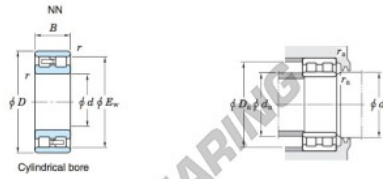

Roller bearing NN3005-JTEKT - NN3005-JTEKT

<https://www.123bearing.ca/bearing-housing/roller-bearing/roller/nn3005-jtekt>

Double-row cylindrical roller bearings Koyo

| Boundary dimensions (mm) | | | | Basic load ratings (kN) | | | Limiting speeds (min ⁻¹) | | Bearing No. | |
|--------------------------|----|----|-----|-------------------------|------|------------------|--------------------------------------|----------|------------------|--------------|
| d | D | B | r | F _w | C | C ₁₀₇ | Grease lub. | Oil lub. | Cylindrical bore | Tapered bore |
| 25 | 47 | 16 | 0.6 | — | 41.3 | 25.7 | 30.0 | 14 000 | 17 000 | NN3005 |

| | | Mounting dimensions (mm) | | | | | | (Refer.) Mass (kg) | |
|------------------|--------------|--------------------------|------|----------------|------|----------------|------------------|--------------------|-------|
| Cylindrical bore | Tapered bore | d _a | | d _s | | D _s | r _s | | |
| | | min. | max. | min. | max. | | Cylindrical bore | Tapered bore | |
| | | 29 | — | — | 43 | 42 | 0.6 | 0.127 | 0.123 |

PRODUCT FEATURES

| | |
|------------------|---------------|
| Brand | JTEKT |
| N° Ean13 | 4549250031564 |
| Inside diameter | 25 mm |
| Outside diameter | 47 mm |
| Thickness | 16 mm |
| Weight | 127 g |
| Packaging | 1 |