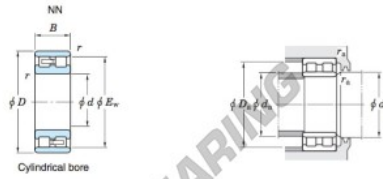

Roller bearing NN3021-JTEKT - NN3021-JTEKT

<https://www.123bearing.ca/bearing-housing/roller-bearing/roller/nn3021-jtekt>

Double-row cylindrical roller bearings **Koyo**

Boundary dimensions (mm)				Basic load ratings (kN)			Limiting speeds (min ⁻¹)		Bearing No.	
d	D	B	r	F _w	C	C ₁₀₇	Grease lub.	Oil lub.	Cylindrical bore	Tapered bore
105	160	41	2	—	148	197	3 700	4 400	—	NN3021

		Mounting dimensions (mm)						(Refer.) Mass (kg)	
Cylindrical bore	Tapered bore	d _a		D _a		r _a		Cylindrical bore	Tapered bore
		min.	max.	min.	max.	min.	max.		
		114	—	—	151	148	2	2.88	2.81

PRODUCT FEATURES

Brand	JTEKT
N° Ean13	3663952473888
Inside diameter	105 mm
Outside diameter	160 mm
Thickness	41 mm
Weight	2880 g
Packaging	1

contact@123bearing.ca

+1(646) 712 9672

CRT4 de Lesquin 60 Rue Du Haut De Sainghin 59273 Fretin FRANCE