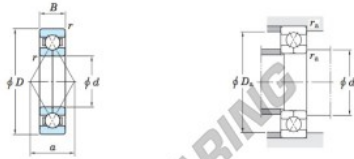

## Deep groove ball bearing single row 6313BI-JTEKT - 6313BI-JTEKT

<https://www.123bearing.ca/bearing-housing/deep-groove-bearing/single-row/6313bi-jtekt>

Four-point contact ball bearings Koyo

Boundary dimensions (mm)				Basic load ratings (kN)		Limiting speeds (min <sup>-1</sup> )		Bearing No.	Load center spread (mm) a
d	D	B	r min.	C <sub>r</sub>	C <sub>0r</sub>	Grease lub.	Oil lub.		
65	140	33	2.1	164	145	3 800	5 300	6313BI	72.1

Mounting dimensions (mm)			(Refer.) Mass (kg)
d <sub>a</sub> min.	D <sub>s</sub> max.	r <sub>s</sub> max.	
77	128	2	2.67

### PRODUCT FEATURES

Brand	JTEKT
N° Ean13	3663952474434
Inside diameter	65 mm
Outside diameter	140 mm
Thickness	33 mm
Weight	2670 g
Packaging	1

[contact@123bearing.ca](mailto:contact@123bearing.ca)

+1(646) 712 9672