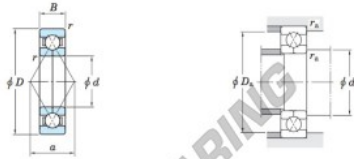

Deep groove ball bearing single row 6214BI-JTEKT - 6214BI-JTEKT

<https://www.123bearing.ca/bearing-housing/deep-groove-bearing/single-row/6214bi-jtekt>

Four-point contact ball bearings Koyo

Boundary dimensions (mm)				Basic load ratings (kN)		Limiting speeds (min ⁻¹)		Bearing No.	Load center spread (mm) a
d	D	B	r min.	C _r	C _{0r}	Grease lub.	Oil lub.		
70	125	24	1.5	103	99.0	4 100	5 600	6214BI	68.3

Mounting dimensions (mm)			(Refer.) Mass (kg)
d ₁ min.	D ₁ max.	r ₁ max.	
78.5	116.5	1.5	1.35

PRODUCT FEATURES

Brand	JTEKT
N° Ean13	3663952474441
Inside diameter	70 mm
Outside diameter	125 mm
Thickness	24 mm
Weight	1350 g
Packaging	1