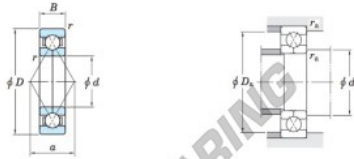

Deep groove ball bearing single row 6317BI-JTEKT - 6317BI-JTEKT

<https://www.123bearing.ca/bearing-housing/deep-groove-bearing/single-row/6317bi-jtekt>

Four-point contact ball bearings Koyo

| Boundary dimensions (mm) | | | | Basic load ratings (kN) | | Limiting speeds (min ⁻¹) | | Bearing No. | Load center spread (mm) a |
|--------------------------|-----|----|--------|-------------------------|-----------------|--------------------------------------|----------|-------------|---------------------------|
| d | D | B | r min. | C _r | C _{0r} | Grease lub. | Oil lub. | | |
| 85 | 180 | 41 | 3 | 234 | 234 | 3 000 | 4 100 | 6317BI | 92.8 |

| Mounting dimensions (mm) | | | (Refer.) |
|--------------------------|---------------------|---------------------|-----------|
| d ₂ min. | D ₂ max. | r ₂ max. | Mass (kg) |
| 99 | 166 | 2.5 | 5.45 |

PRODUCT FEATURES

| | |
|------------------|---------------|
| Brand | JTEKT |
| N° Ean13 | 3663952474519 |
| Inside diameter | 85 mm |
| Outside diameter | 180 mm |
| Thickness | 41 mm |
| Weight | 5450 g |
| Packaging | 1 |