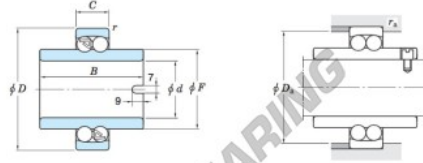

Self-aligning ball bearing 11206-JTEKT - 11206-JTEKT

<https://www.123bearing.ca/bearing-housing/deep-groove-bearing/sefl-aligning/11206-jtekt>

Self-aligning ball bearings ————— Koyo
extended inner ring type

Boundary dimensions (mm)					Basic load ratings (kN)		Limiting speeds (min. ⁻¹)		Bearing No.
d	D	B	C	F	C _r	C _{0r}	Grease lub.	Oil lub.	
30	62	48	16	40.9	15.6	4.65	9 900	12 000	11206

Mounting dimensions (mm)		Con- stant	Axial load factors			(Refer.) Mass (kg)
D _s max.	r _s max.	e	Y ₁	Y ₂	Y ₃	
57	1	0.25	2.55	3.94	2.67	0.360

PRODUCT FEATURES

Brand	JTEKT
N° Ean13	3663952476094
Inside diameter	30 mm
Outside diameter	62 mm
Thickness	48 mm
Weight	360 g
Packaging	1

contact@123bearing.ca

+1(646) 712 9672

CRT4 de Lesquin 60 Rue Du Haut De Sainghin 59273 Fretin FRANCE