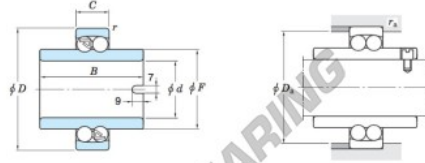

Deep groove ball bearing single row 11307-JTEKT - 11307-JTEKT

<https://www.123bearing.ca/bearing-housing/deep-groove-bearing/single-row/11307-jtekt>

Self-aligning ball bearings ————— Koyo
extended inner ring type

Boundary dimensions (mm)					Basic load ratings (kN)		Limiting speeds (min ⁻¹)		Bearing No.	
d	D	B	C	F	C _r	C _{0r}	Grease lub.	Oil lub.		
35	80	56	21	51.7	1.5	25.1	7.85	7 600	9 300	11307

Mounting dimensions (mm)		Con- stant	Axial load factors			(Refer.) Mass (kg)
D _s max.	r ₂ max.	e	Y ₁	Y ₂	Y ₃	
72	1.5	0.25	2.48	3.84	2.60	0.821

PRODUCT FEATURES

Brand	JTEKT
N° Ean13	3663952476124
Inside diameter	35 mm
Outside diameter	80 mm
Thickness	56 mm
Weight	821 g
Packaging	1

contact@123bearing.ca

+1(646) 712 9672

CRT4 de Lesquin 60 Rue Du Haut De Sainghin 59273 Fretin FRANCE