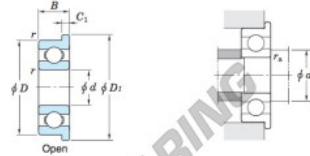

Deep groove ball bearing single row MLF4007-JTEKT - MLF4007-JTEKT

<https://www.123bearing.ca/bearing-housing/deep-groove-bearing/single-row/mlf4007-jtekt>

Extra-small ball bearings, miniature ball bearings — **Koyo**
flanged type

Boundary dimensions (mm)				Basic load ratings (kN)			Factor	Limiting speeds (min ⁻¹)		Bearing No.	
d	D	B	B ₁	r ⁽¹⁾ min.	r ₁ ⁽¹⁾ min.	C _{10r}		f ₀	Grease lub. [Open 1/2 DIN]		Oil lub. [Open 1/2 DIN]
4	7	2	2.5	0.08	0.05	0.25	0.11	15.1	63 000	75 000	MLF4007

	Dimensions of flange (mm)				Mounting dimensions (mm)		Refer. 3 Mass (g)
	D ₁	D ₂	C ₁	C ₂	d _s min.	r _s max.	
Shielded	8.2	8.2	0.6	0.6	4.6	0.05	0.3

PRODUCT FEATURES

Brand	JTEKT
N° Ean13	3663952476599
Inside diameter	4 mm
Outside diameter	7 mm
Thickness	2 mm
Weight	0.3 g
Packaging	1