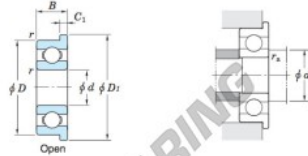

## Deep groove ball bearing single row F624-JTEKT - F624-JTEKT

<https://www.123bearing.ca/bearing-housing/deep-groove-bearing/single-row/f624-jtekt>

Extra-small ball bearings, miniature ball bearings — **Koyo**  
flanged type

Boundary dimensions (mm)				Basic load ratings (kN)		Factor	Limiting speeds (min <sup>-1</sup> )		Bearing No.		
d	D	B	B <sub>1</sub>	r <sup>(1)</sup> min.	r <sub>1</sub> <sup>(1)</sup> min.		C <sub>10r</sub>	C <sub>10e</sub>		f <sub>0</sub>	Grease lub. [Open 1/2, 2/3]
4	13	5	5	0.2	0.2	7.30	0.48	12.2	50 000	60 000	<b>F624</b>

	Dimensions of flange (mm)				Mounting dimensions (mm)		Refer. 3 Mass (g)
	D <sub>1</sub>	D <sub>2</sub>	C <sub>1</sub>	C <sub>2</sub>	d <sub>a</sub> min.	r <sub>a</sub> max.	
Shielded	15	15	1	1	5.6	0.2	3.3

### PRODUCT FEATURES

Brand	JTEKT
N° Ean13	3663952476711
Inside diameter	4 mm
Outside diameter	13 mm
Thickness	5 mm
Weight	3.3 g
Packaging	1

[contact@123bearing.ca](mailto:contact@123bearing.ca)

+1(646) 712 9672