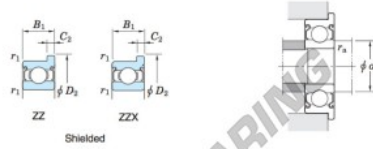

## Deep groove ball bearing single row WMLF6010-ZZX-JTEKT - WMLF6010-ZZX-JTEKT

<https://www.123bearing.ca/bearing-housing/deep-groove-bearing/single-row/wmlf6010-zzx-jtekt>

Extra-small ball bearings, miniature ball bearings — Koyo  
flanged type

Boundary dimensions (mm)				Basic load ratings (kN)			Factor	Limiting speeds (min <sup>-1</sup> )		Bearing No.	
d	D	B	B <sub>1</sub>	r <sup>1</sup> <sub>mn.</sub>	r <sup>1</sup> <sub>mx.</sub>	C <sub>10r</sub>		f <sub>0</sub>	Grease lub. (ZZ, ZX)		Oil lub. (Open, ZZZ)
6	10	2.5	3	0.1	0.08	0.50	0.22	15.2	53 000	63 000	Open

	Dimensions of flange (mm)				Mounting dimensions (mm)		Refer. 3 Mass (g)
	D <sub>1</sub>	D <sub>2</sub>	C <sub>1</sub>	C <sub>2</sub>	d <sub>a</sub> min.	r <sub>a</sub> max.	
Shielded							
<b>WMLF6010 ZZX</b>	11.2	11.2	0.6	0.6	6.8	0.08	0.7