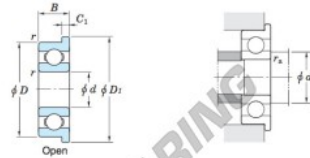

Deep groove ball bearing single row MLF7013-JTEKT - MLF7013-JTEKT

<https://www.123bearing.ca/bearing-housing/deep-groove-bearing/single-row/mlf7013-jtekt>

Extra-small ball bearings, miniature ball bearings — **Koyo**
flanged type

Boundary dimensions (mm)					Basic load ratings (kN)			Factor	Limiting speeds (min ⁻¹)		Bearing No.
d	D	B	B ₁	r ⁽¹⁾ min.	r ₁ ⁽¹⁾ min.	C ₁₀	C ₉₀		f ₀	Grease lub. (Open 1/2, Oil)	
7	13	3	4	0.15	0.15	0.54	0.28	16.0	46 000	55 000	MLF7013

	Dimensions of flange (mm)				Mounting dimensions (mm)		Refer. 3 Mass (g)
	D ₁	D ₂	C ₁	C ₂	d _a min.	r _a max.	
Shielded	14.2	14.6	0.6	0.8	8.2	0.15	1.5

PRODUCT FEATURES

Brand	JTEKT
N° Ean13	3663952477077
Inside diameter	7 mm
Outside diameter	13 mm
Thickness	3 mm
Weight	1.5 g
Packaging	1