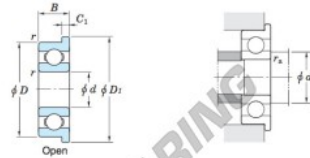

Deep groove ball bearing single row MLF8012-JTEKT - MLF8012-JTEKT

<https://www.123bearing.ca/bearing-housing/deep-groove-bearing/single-row/mlf8012-jtekt>

Extra-small ball bearings, miniature ball bearings — **Koyo**
flanged type

Boundary dimensions (mm)				Basic load ratings (kN)			Factor	Limiting speeds (min ⁻¹)		Bearing No.	
d	D	B	B ₁	r ⁽¹⁾ min.	r ₁ ⁽¹⁾ min.	C _{10r}		Grease lub.	Oil lub.		
8	12	2.5	3.5	0.1	0.08	0.54	0.27	15.9	47 000	55 000	MLF8012

	Dimensions of flange (mm)				Mounting dimensions (mm)		Refer. 3 Mass (g)
	D ₁	D ₂	C ₁	C ₂	d _s min.	r _s max.	
Shielded	13.2	13.6	0.6	0.8	8.8	0.08	0.9

PRODUCT FEATURES

Brand	JTEKT
N° Ean13	3663952477176
Inside diameter	8 mm
Inside diameter	0.315" inch
Outside diameter	12 mm
Outside diameter	0.472" inch
Thickness	2.5 mm
Thickness	0.098" inch
Weight	0.9 g
Packaging	1