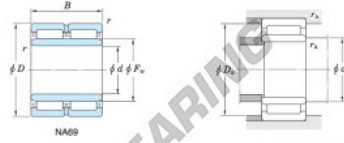

Roller bearing NA6904-JTEKT - NA6904-JTEKT

<https://www.123bearing.ca/bearing-housing/roller-bearing/roller/na6904-jtekt>

Machined ring needle roller bearings Koyo
F_W 29 – 37 mm

With inner ring

Boundary dimensions (mm)				Basic load ratings (kN)			Limiting speeds¹⁾ (min⁻¹)		Bearing No.		
F_w	d	D	B	C_r	C_{0r}	Oil lub.	Oil lub.	Without inner ring	Without inner ring		
25	20	37	30	35.4	48.9	17 000	—	—	—		
Mounting dimensions (mm)				Mass (kg)		Applicable inner ring No.					
With inner ring				Without inner ring	With inner ring						
NA6904				22	35	0.096	0.137	IRM202530			

PRODUCT FEATURES

Brand	JTEKT
N° Ean13	3663952482453
Inside diameter	20 mm
Outside diameter	37 mm
Thickness	30 mm
Weight	137 g
Packaging	1

contact@123bearing.ca

+1(646) 712 9672

CRT4 de Lesquin 60 Rue Du Haut De Sainghin 59273 Fretin FRANCE