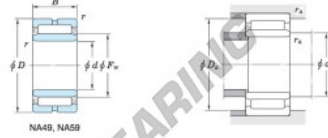

Roller bearing NA5905-JTEKT - NA5905-JTEKT

<https://www.123bearing.ca/bearing-housing/roller-bearing/roller/na5905-jtekt>

Machined ring needle roller bearings Koyo

F_w 29 ~ 37 mm

With inner ring

Boundary dimensions (mm)				Basic load ratings (kN)			Limiting speeds¹⁾ (min⁻¹)		Bearing No. Without inner ring
F_w	d	D	B	C_r	C_{10}	Oil lub.	Grease lub.		
30	25	42	23	31.7	44.9	15 000	—	—	
Mounting dimensions (mm)				(Refer.) Mass (kg)		(Refer.) Applicable inner ring No.			
With inner ring				Without inner ring	With inner ring				
NA5905				0.085	0.124	IRM253023			

PRODUCT FEATURES

Brand	JTEKT
N° Ean13	3663952482729
Inside diameter	25 mm
Outside diameter	42 mm
Thickness	23 mm
Weight	124 g
Packaging	1

contact@123bearing.ca

+1(646) 712 9672

CRT4 de Lesquin 60 Rue Du Haut De Sainghin 59273 Fretin FRANCE