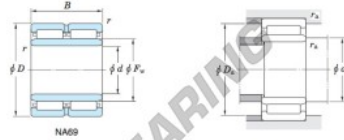

Roller bearing NA6913-JTEKT - NA6913-JTEKT

<https://www.123bearing.ca/bearing-housing/roller-bearing/roller/na6913-jtekt>

Machined ring needle roller bearings Koyo

F_w 29 ~ 37 mm

With inner ring

Boundary dimensions (mm)					Basic load ratings (kN)			Limiting speeds¹⁾ (min⁻¹)		Bearing No.
F_w	d	D	B	B_1	C_r	C_{10}	Oil lub.		Without inner ring	
72	65	90	45	—	98.4	190.0	6 400		—	
Mounting dimensions (mm)					(Refer.) Mass (kg)		(Refer.) Applicable inner ring No.			
With inner ring					Without inner ring	With inner ring				
NA6913					70	85	1	0.541	0.798	IRM65745

PRODUCT FEATURES

Brand	JTEKT
N° Ean13	3663952483825
Inside diameter	65 mm
Outside diameter	90 mm
Thickness	45 mm
Weight	798 g
Packaging	1

contact@123bearing.ca

+1(646) 712 9672

CRT4 de Lesquin 60 Rue Du Haut De Sainghin 59273 Fretin FRANCE