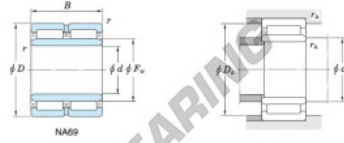

Roller bearing NA6916-JTEKT - NA6916-JTEKT

<https://www.123bearing.ca/bearing-housing/roller-bearing/roller/na6916-jtekt>

Machined ring needle roller bearings ————— **Koyo**
F_W 29 – 37 mm

With inner ring

Boundary dimensions (mm)					Basic load ratings (kN)		Limiting speeds¹⁾ (min⁻¹)		Bearing No. Without inner ring	
F_w	d	D	B	B₁	C_r	C₁₀	Oil lub.			
90	80	110	54	—	140.0	304.0	5 100	—		
Mounting dimensions (mm)					(Refer.) Mass (kg)		(Refer.) Applicable inner ring No.			
With inner ring					Without inner ring	With inner ring				
NA6916					85	105	1	0.916	1.46	IRM809054

PRODUCT FEATURES

Brand	JTEKT
N° Ean13	3663952484013
Inside diameter	80 mm
Outside diameter	110 mm
Thickness	54 mm
Weight	1460 g
Packaging	1

contact@123bearing.ca

+1(646) 712 9672

CRT4 de Lesquin 60 Rue Du Haut De Sainghin 59273 Fretin FRANCE