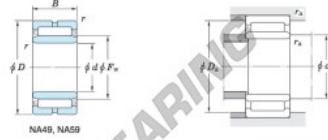

Roller bearing NA4922-JTEKT - NA4922-JTEKT

<https://www.123bearing.ca/bearing-housing/roller-bearing/roller/na4922-jtekt>

Machined ring needle roller bearings Koyo

F_w 29 ~ 37 mm

With inner ring

Boundary dimensions (mm)				Basic load ratings (kN)		Limiting speeds¹⁾ (min⁻¹)		Bearing No.
F_w	d	D	B	C_r	C_{10}	Oil lub.	Without inner ring	
125	110	150	40	149.0	317.0	3 700	—	
Mounting dimensions (mm)				(Refer.) Mass (kg)		(Refer.) Applicable inner ring No.		
With inner ring				Without inner ring	With inner ring	No.		
NA4922				116.5	143.5	1	1.17 2.01 IRM11012540	

PRODUCT FEATURES

Brand	JTEKT
N° Ean13	3663952484266
Inside diameter	110 mm
Outside diameter	150 mm
Thickness	40 mm
Weight	2010 g
Packaging	1

contact@123bearing.ca

+1(646) 712 9672

CRT4 de Lesquin 60 Rue Du Haut De Sainghin 59273 Fretin FRANCE