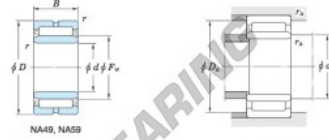

Roller bearing NA4928-JTEKT - NA4928-JTEKT

<https://www.123bearing.ca/bearing-housing/roller-bearing/roller/na4928-jtekt>

Machined ring needle roller bearings Koyo

F_w 29 ~ 37 mm

With inner ring

Boundary dimensions (mm)				Basic load ratings (kN)		Limiting speeds¹⁾ (min⁻¹)		Bearing No. Without inner ring	
F_w	d	D	B	C_r	C_{10}	Oil lub.	Without inner ring		
160	140	190	50	232.0	540.0	2 800	—		
Mounting dimensions (mm)				Inner Mass (kg)		Applicable inner ring No.			
With inner ring				Without inner ring	With inner ring	No.			
NA4928				148	182	1.5	2.350	4.08	IRM14016050

PRODUCT FEATURES

Brand	JTEKT
N° Ean13	3663952484389
Inside diameter	140 mm
Outside diameter	190 mm
Thickness	50 mm
Weight	4080 g
Packaging	1

contact@123bearing.ca

+1(646) 712 9672

CRT4 de Lesquin 60 Rue Du Haut De Sainghin 59273 Fretin FRANCE