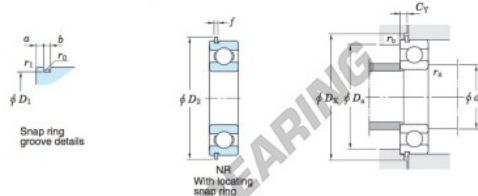

Deep groove ball bearing single row 6004-NR-JTEKT - 6004-NR-JTEKT

<https://www.123bearing.ca/bearing-housing/deep-groove-bearing/single-row/6004-nr-jtekt>

Single-row deep groove ball bearings ————— Koyo snap ring groove type locating snap ring type

Boundary dimensions (mm)					Basic load ratings (kN)			Factor		Limiting speeds (min ⁻¹)		Bearing No.		
d	D	B	r	r1	C	C _{10r}	f _s		Grease lub.	Oil lub.	With snap ring groove	With locating snap ring	D ₁ max.	
20	42	12	0.6	0.5	9.40	5.05	13.9		17 000	21 000			39.75	
Dimensions of snap ring groove (mm)					Dimensions of locating snap ring (mm)			Mounting dimensions (mm)					(Refer.)	(Refer.)
a	b	r ₀	D ₂		f	d _{4a}	D _{4a}	D _{4c}	C _γ	r _{4a}	r _{4b}	Mass (kg)	Bearing No.	
max.	±0.15	max.	max.	±0.05	max.	min.	max.	min.	max.	max.	max.	0.069	6004N	

PRODUCT FEATURES

Brand	JTEKT
N° Ean13	4549250142000
Inside diameter	20 mm
Outside diameter	42 mm
Thickness	12 mm
Weight	69 g
Packaging	1

contact@123bearing.ca

+1(646) 712 9672

CRT4 de Lesquin 60 Rue Du Haut De Sainghin 59273 Fretin FRANCE