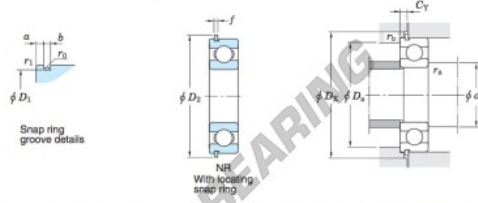

## Deep groove ball bearing single row 6005-NR-JTEKT - 6005-NR-JTEKT

<https://www.123bearing.ca/bearing-housing/deep-groove-bearing/single-row/6005-nr-jtekt>

### Single-row deep groove ball bearings ————— Koyo snap ring groove type locating snap ring type

Boundary dimensions (mm)					Basic load ratings (kN)			Factor		Limiting speeds (min <sup>-1</sup> )		Bearing No.		
d	D	B	r	r <sub>1</sub>	C <sub>10</sub>	C <sub>90</sub>	f <sub>0</sub>	Grease lub.	Oil lub.	With snap ring groove	With locating snap ring	D <sub>1</sub> max.		
25	47	12	0.6	0.5	10.1	5.85	14.5	15 000	18 000	6005NR	6005NR	44.6		

Dimensions of snap ring groove (mm)			Dimensions of locating snap ring (mm)		Mounting dimensions (mm)						(Refer.) Mass (kg)	(Refer.) Bearing No.	
a	b	r <sub>0</sub>	D <sub>2</sub>	f	d <sub>2a</sub>	D <sub>2a</sub>	D <sub>2c</sub>	C <sub>Y</sub>	r <sub>2a</sub>	r <sub>2b</sub>	r <sub>2c</sub>	0.080	6005N
max.	±0.15	max.	max.	±0.05	min.	max.	min.	max.	max.	max.	max.		
2.06	1.5	0.4	52.7	1.07	29	43	53.5	2.92	0.6	0.5			