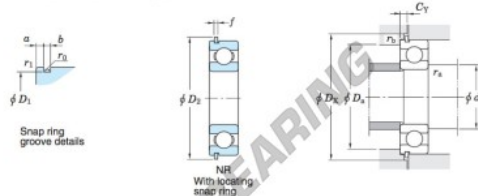

Deep groove ball bearing single row 6008-NR-JTEKT - 6008-NR-JTEKT

<https://www.123bearing.ca/bearing-housing/deep-groove-bearing/single-row/6008-nr-jtekt>

Single-row deep groove ball bearings — Koyo snap ring groove type locating snap ring type

Boundary dimensions (mm)				Basic load ratings (kN)			Factor		Limiting speeds (min ⁻¹)		Bearing No.		D ₁ max.
d	D	B	r ₁	C ₁₀	C ₉₀	f ₀	Grease lub.	Oil lub.	With snap ring groove	With locating snap ring	6008NR		
40	68	15	1	16.7	11.5	15.2	10 000	12 000				64.82	

Dimensions of snap ring groove (mm)			Dimensions of locating snap ring (mm)		Mounting dimensions (mm)							(Refer.) Mass (kg)	(Refer.) Bearing No.
a	b	r ₀	D ₂	f	d ₄	D ₄	D ₂	C _γ	r ₄	r ₅			
2.49	2.05	0.6	74.6	1.65	45	63	76	3.89	1	0.5	0.192	6008N	