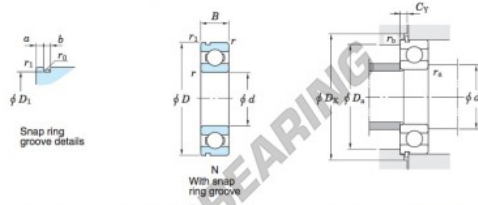

## Deep groove ball bearing single row 6012-N-JTEKT - 6012-N-JTEKT

<https://www.123bearing.ca/bearing-housing/deep-groove-bearing/single-row/6012-n-jtekt>

### Single-row deep groove ball bearings — Koyo snap ring groove type locating snap ring type

Boundary dimensions (mm)					Basic load ratings (kN)			Factor		Limiting speeds (min <sup>-1</sup> )		Bearing No.		D <sub>1</sub> max.
d	D	B	r	r <sub>1</sub>	C <sub>10</sub>	C <sub>90</sub>	f <sub>0</sub>	Grease lub.	Oil lub.	With snap ring groove	With locating snap ring	6012N	D <sub>1</sub> max.	
60	95	18	1.1	0.5	29.4	23.2	15.6	7 100	8 400			6012N	91.82	

Dimensions of snap ring groove (mm)			Dimensions of locating snap ring (mm)		Mounting dimensions (mm)							(Refer.) Mass (kg)	(Refer.) Bearing No.
a	b	r <sub>0</sub>	D <sub>2</sub>	f	d <sub>4</sub>	D <sub>4</sub>	D <sub>2</sub>	C <sub>γ</sub>	r <sub>4</sub>	r <sub>5</sub>	Mass	Bearing No.	
max.	±0.15	max.	max.	±0.05	max.	max.	min.	max.	max.	max.	0.415	6012N	
2.87	2.85	0.6	101.6	2.41	66.5	88.5	103	5.03	1	0.5			