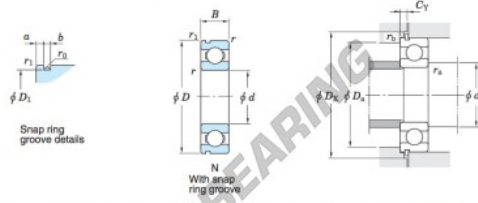

Deep groove ball bearing single row 6212-N-JTEKT - 6212-N-JTEKT

<https://www.123bearing.ca/bearing-housing/deep-groove-bearing/single-row/6212-n-jtekt>

Single-row deep groove ball bearings ———— **Koyo**
snap ring groove type
locating snap ring type

Boundary dimensions (mm)				Basic load ratings (kN)			Factor		Limiting speeds (min ⁻¹)		Bearing No.		D ₁ max.
d	D	B	r	C	C _{10r}	f _s	Grease lub.	Oil lub.	With snap ring groove	With locating snap ring	6212N		
60	110	22	1.5	52.4	36.2	14.4	5 700	6 900			6212N	106.81	

Dimensions of snap ring groove (mm)			Dimensions of locating snap ring (mm)		Mounting dimensions (mm)							(Refer.) Mass (kg)	(Refer.) Bearing No.	
a	b	r ₀	D ₂	f	d _s	D _s	D _x	C _γ	r _s	r ₀	r ₁	r ₂	Mass	Bearing No.
max.	±0.15	max.	max.	±0.05	max.	max.	min.	max.	max.	max.	max.	max.	0.783	6212N
3.28	2.85	0.6	116.6	2.41	68	102	118	5.43	1.5	0.5				