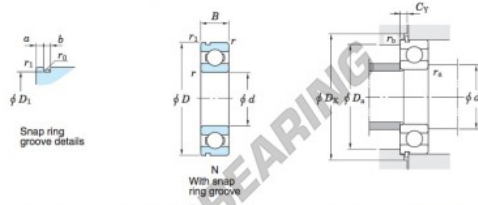

Deep groove ball bearing single row 6214-N-JTEKT - 6214-N-JTEKT

<https://www.123bearing.ca/bearing-housing/deep-groove-bearing/single-row/6214-n-jtekt>

Single-row deep groove ball bearings ——— Koyo
snap ring groove type
locating snap ring type

Boundary dimensions (mm)					Basic load ratings (kN)			Factor		Limiting speeds (min ⁻¹)		Bearing No.		
d	D	B	r	r1	C	C _{10r}	f _s	Grease lub.	Oil lub.	With snap ring groove	With locating snap ring	D ₁ max.		
70	125	24	1.5	0.5	82.2	44.1	14.5	5 100	6 100	6214N		120.22		

Dimensions of snap ring groove (mm)			Dimensions of locating snap ring (mm)		Mounting dimensions (mm)							(Refer.) Mass (kg)	(Refer.) Bearing No.	
a	b	r ₀	D ₂	f	d ₂	D ₂	D ₂	C _Y	r _a	r _b				
max.	±0.15	max.	max.	±0.05	max.	max.	min.	max.	max.	max.				
4.06	3.25	0.6	134.7	2.77	78	117	136.5	6.58	1.5	0.5			1.07	6214N