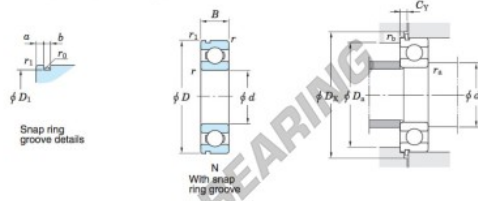

## Deep groove ball bearing single row 6017-N-JTEKT - 6017-N-JTEKT

<https://www.123bearing.ca/bearing-housing/deep-groove-bearing/single-row/6017-n-jtekt>

### Single-row deep groove ball bearings — Koyo snap ring groove type locating snap ring type

Boundary dimensions (mm)					Basic load ratings (kN)			Factor		Limiting speeds (min <sup>-1</sup> )		Bearing No.			D <sub>1</sub> max.
d	D	B	r	r <sub>1</sub>	C <sub>10</sub>	C <sub>90</sub>	f <sub>0</sub>	Grease lub.	Oil lub.	With snap ring groove	With locating snap ring	6017N			
85	130	22	1.1	0.5	48.5	43.1	15.8	5 000	5 900					125.22	

Dimensions of snap ring groove (mm)			Dimensions of locating snap ring (mm)		Mounting dimensions (mm)							(Refer.) Mass (kg)	(Refer.) Bearing No.	
a	b	r <sub>0</sub>	D <sub>2</sub>	f	d <sub>4</sub>	D <sub>4</sub>	D <sub>2</sub>	C <sub>Y</sub>	r <sub>4</sub>	r <sub>5</sub>				
max.	±0.15	max.	max.	±0.05	max.	max.	min.	max.	max.	max.			0.890	6017N
2.87	3.25	0.6	139.7	2.77	91.5	123.5	141.5	5.39	1	0.5				